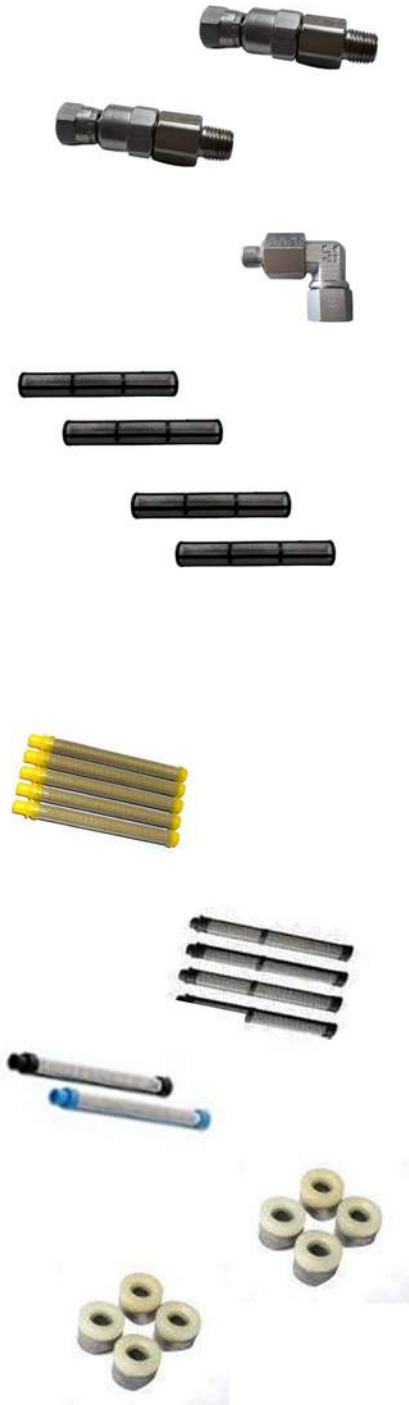

Swivels / Filters / Adaptors

Product Number	Description
60.1003134	Gun to Hose Swivel 1/4"
58.1003135	Hose Connection Nipple 3/8" X 3/8" BSP
58.1003136	Hose Connection Nipple 1/4" X 1/4" BSP
58.1005162	Hose Connection Nipple 3/8" X 1/4" BSP
23.7102204	Angel Joint R-LinePack
60.1004136	Long Pump Filter 60 Mesh - 1 piece
60.1004137	Long Pump Filter 100 Mesh - 1 piece
60.1004138	Pack Long Pump Filter 60 Mesh - 5 piece
60.1004139	Pack Long Pump Filter 100 Mesh - 5 piece
02.1003137	VSD Gun Filter 30 Mesh - 1 piece
02.1003138	VSD Gun Filter 60 Mesh - 1 piece
02.1003139	VSD Gun Filter 100 Mesh - 1 piece
02.1003140	VSD Gun Filter 200 Mesh - 1 piece
02.1003141	VSD Pack Gun Filter 30 Mesh - 3 piece
02.1003142	VSD Pack Gun Filter 60 Mesh - 3 piece
02.1003143	VSD Pack Gun Filter 100 Mesh - 3 piece
02.1003144	VSD Pack Gun Filter 200 Mesh - 3 piece
60.1003155	Seal & Seat Gaskets - 1 set
60.1003156	Seal & Seat Gasket - 4 set