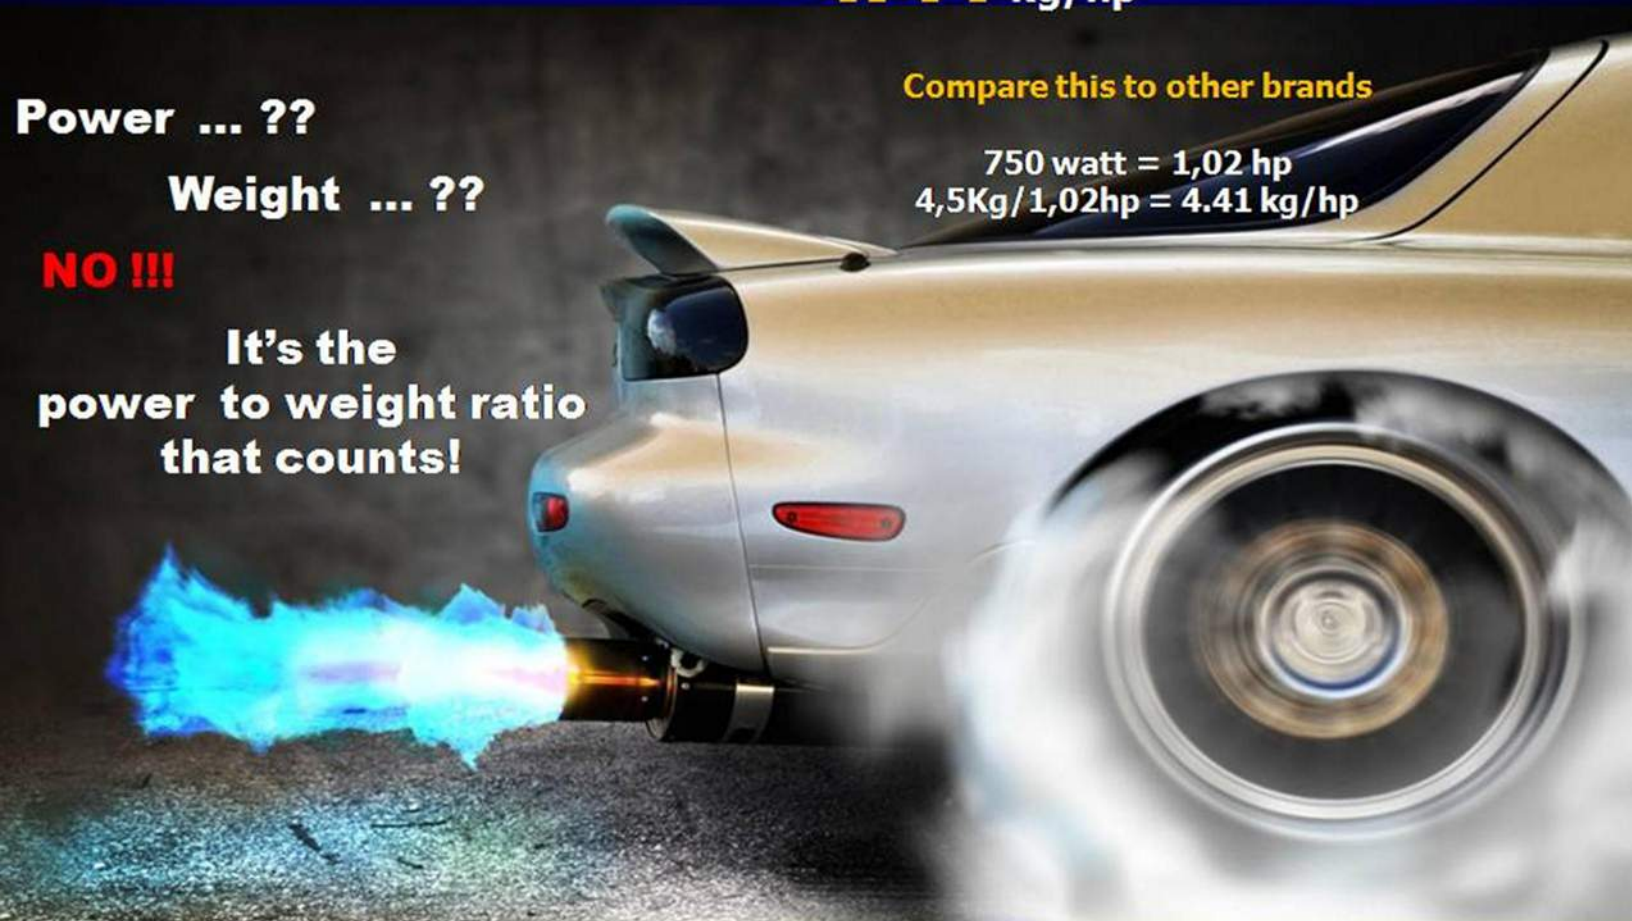

## Best power to weight ratio

**4.41** kg/hp

**Power ... ??**

**Weight ... ??**

**NO !!!**

**It's the  
power to weight ratio  
that counts!**

**Compare this to other brands**

750 watt = 1,02 hp  
4,5Kg/ 1,02hp = 4.41 kg/hp