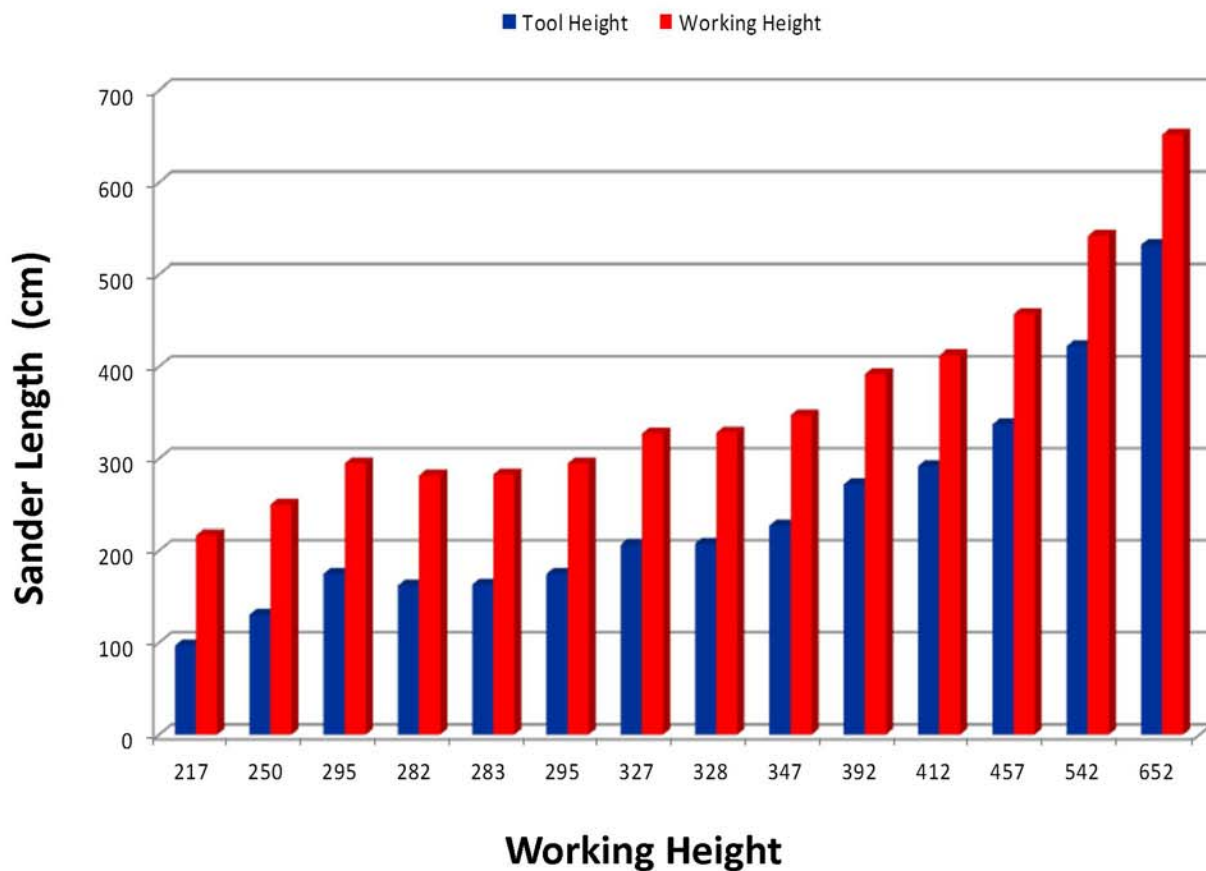

Ergo Classic wall sander is a challenge to the sanding industry. Its low weight compared to its strong powered motor offers users a unique sanding experience. Perfectly balance out, with a hidden away telescopic extension, the Ergo Classic sander transform in length from a compact version sander of 130cm to a 174cm !