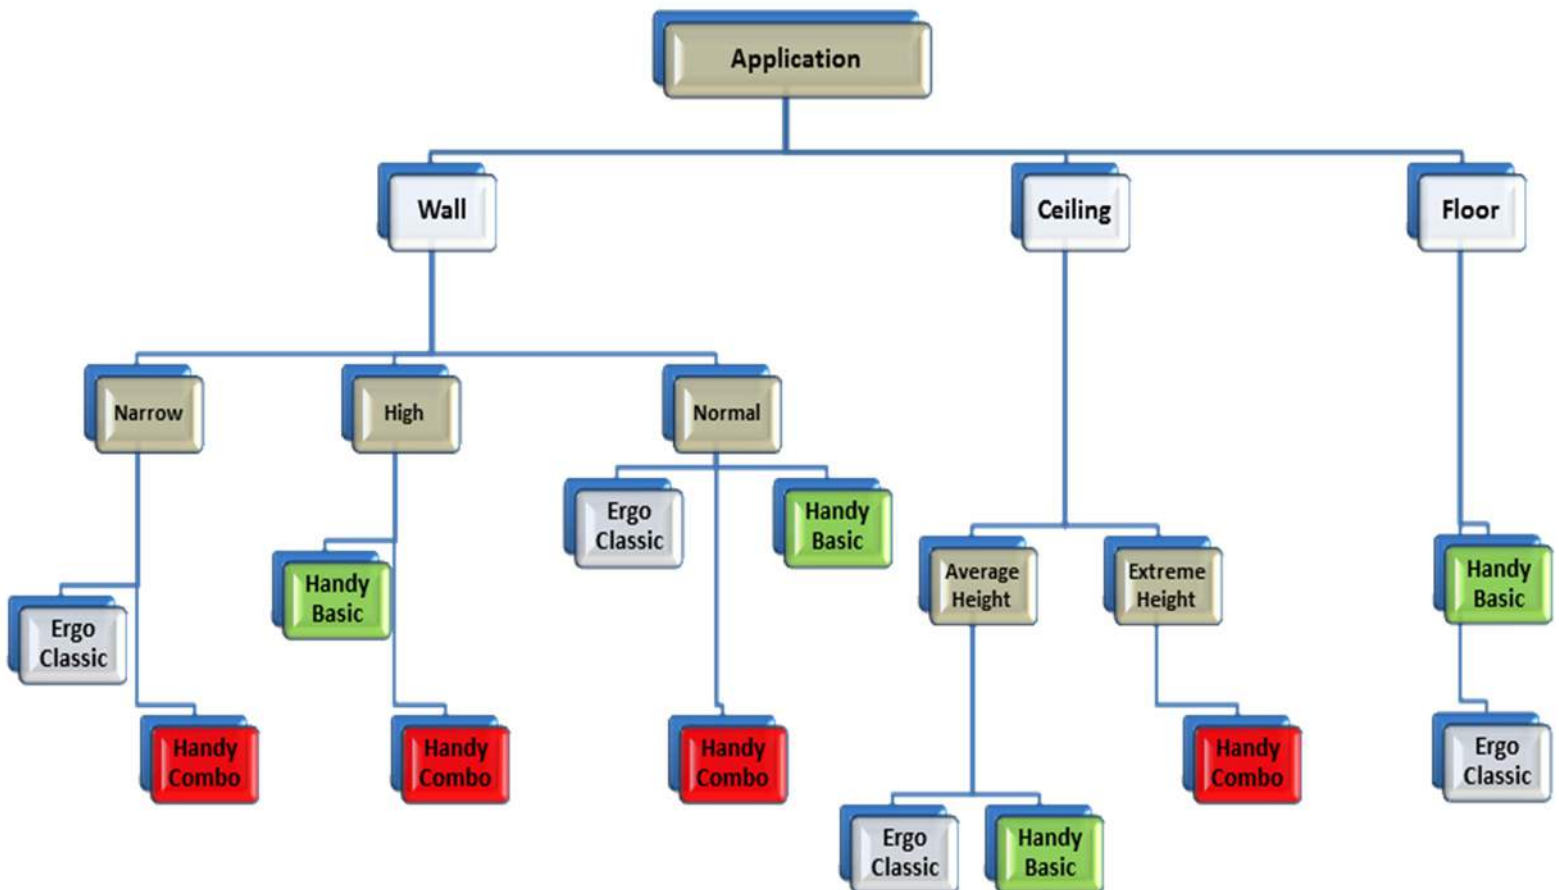

# WALL & CEILING SANDERS

A multi set up wall & ceiling sander, transforming the length and working height from a compact version to a 7+ meter working height tool. Avoid scaffolding cost by simply attaching main extensions! Original Self Gripping effect **A.R.S.** technology active.

Double length classic sanding procedure perfect for sanding low & narrow areas. A retractable extension adds extra length to the sander. Ergonomically designed and perfect handling balance. Ergo Classic has the best weight to power performance in the industry.

One piece sander, with an automatic and active A.R.S. gripping effect for easy sanding. Simply drive the Handysand basic, instead of lifting the weight of the sander. Perfect for drywall, texture, paint & plaster surfaces. **« Best Innovative Product Prize »**