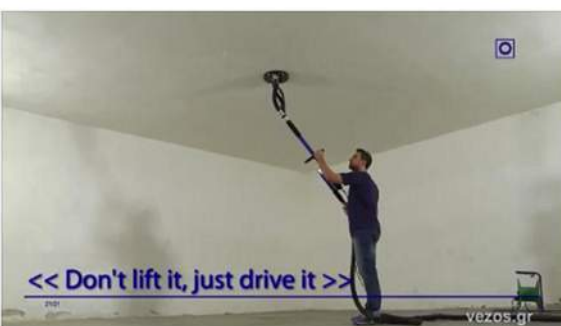

Product Number	Model	Description	SAVE
23.1004174	HS Combo	Set Flexible Shaft & Casing	
23.1004174	HS Basic	Set Flexible Shaft & Casing	
23.1003161	HS Auto 150	Set Flexible Shaft & Casing	
23.1003164	EasySand	Set Flexible Shaft & Casing	
23.1003162	Plexus	Set Flexible Shaft & Casing	
23.1003164	MiniSand	Set Flexible Shaft & Casing	
23.1003164	Ergo	Set Flexible Shaft & Casing	
23.1003981	Ergo Classic	Set Flexible Shaft & Casing	
23.1003163	IV Sander	Set Flexible Shaft & Casing