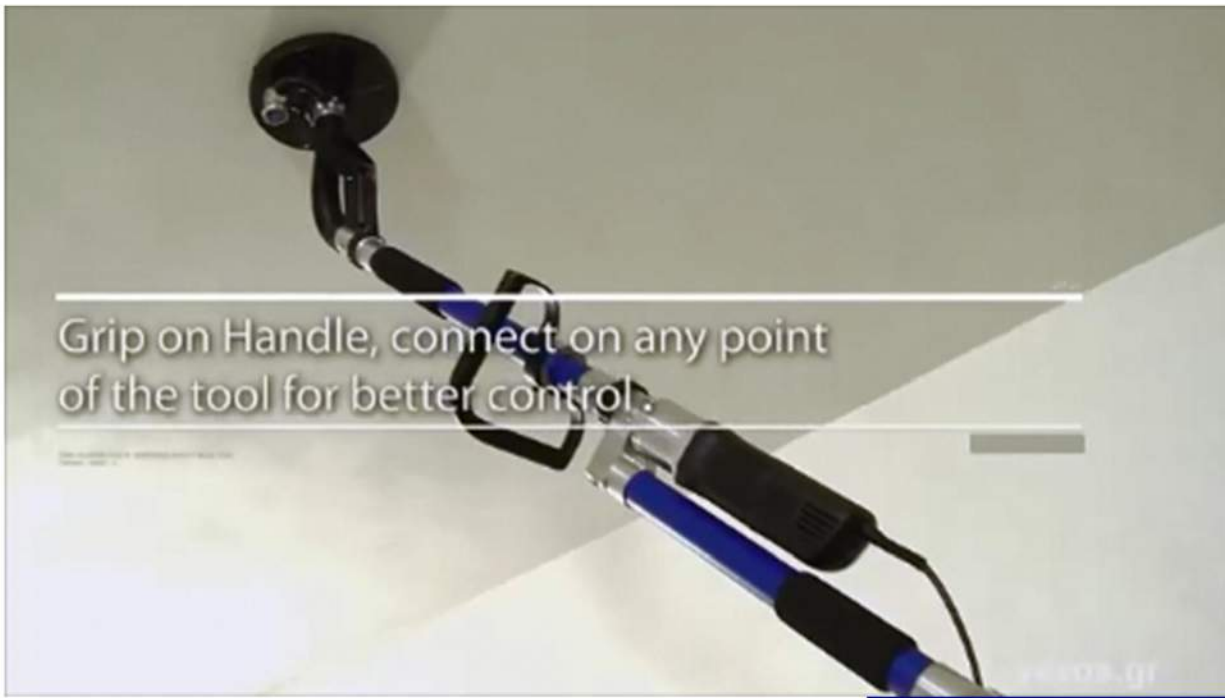

Connector Kit

Product Number	Description
51.1003202	Soft Grip Kit
23.1001892	Grip On Handle
23.1001888	Vacuum Connector 32mm
23.1003195	Vacuum Connector 38mm
23.1002697	Vacuum Connector 32mm (PL)
23.1003416	Pressure Release Connector
23.2004251	Connection Kit (Pres. Releaser/ Handle/ Vac. Conn. 38mm)